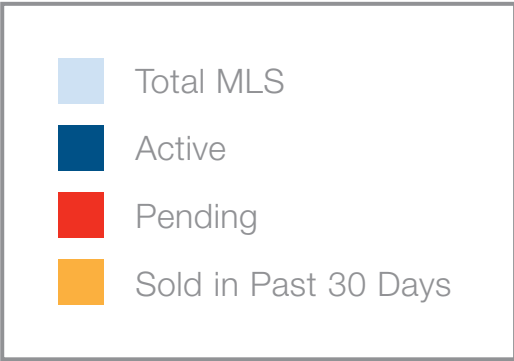

MLS Inventory

SOUTHEAST VALLEY

(All Dwelling Types)

Southeast Valley Cities include Ahwatukee, Apache Junction, Chandler, Gilbert, Guadalupe, Mesa, Queen Creek, Scottsdale, Sun Lakes and Tempe

Sold dates range is 08/12/07 - 09/12/07