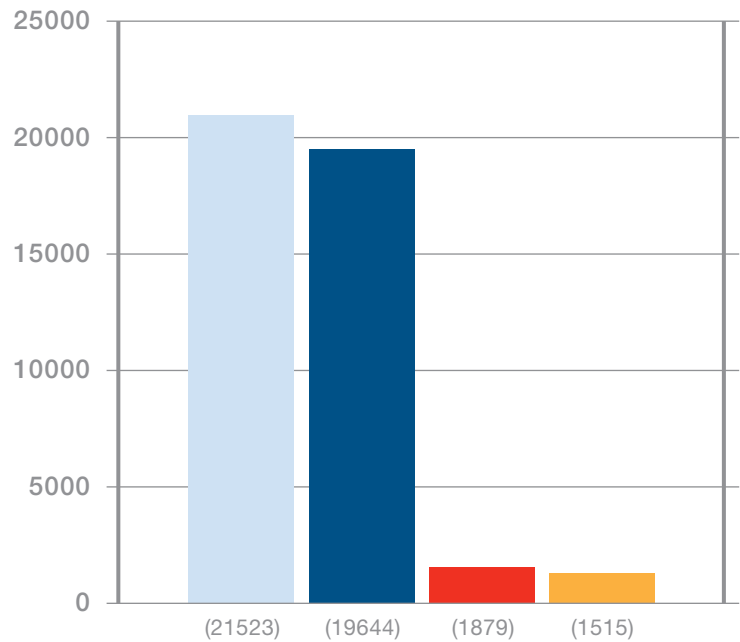

MLS Inventory

SOUTHEAST VALLEY

(All Dwelling Types)

Southeast Valley Cities include Ahwatukee, Apache Junction, Chandler, Gilbert, Guadalupe, Mesa, Queen Creek, Scottsdale, Sun Lakes and Tempe

Sold dates range is 08/12/07 - 09/12/07